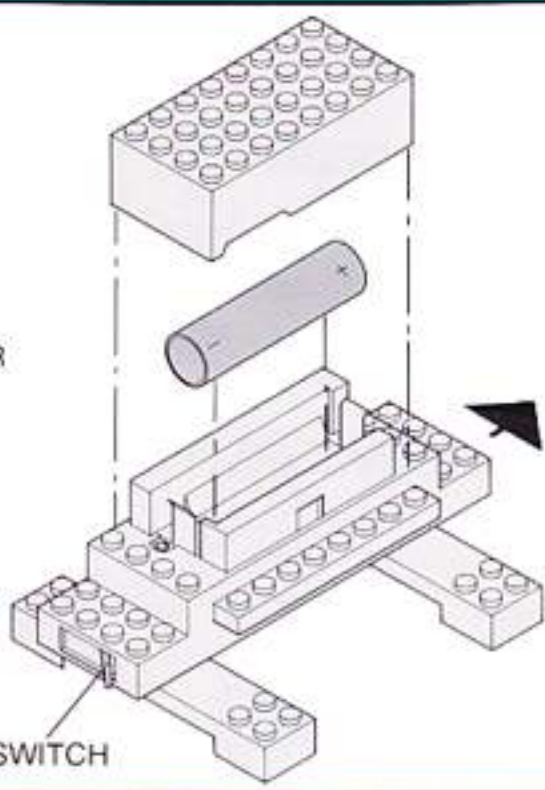

## SPACE ADVENTURE™

FOR BEST PERFORMANCE,  
OPERATE ON SMOOTH, HARD SURFACE.

ONE "AA" TYPE ALKALINE BATTERY REQUIRED  
(NOT INCLUDED).

**TYCO SUPER BLOCKS ARE SAFE, CREATIVE, FUN.**

TYCO "Standard SIZE" SUPER BLOCKS are intended for use by children 4 years of age & older. As with any toy construction set, TYCO SUPER BLOCKS contain many small parts that must be kept away from children under 3.

### Your Set Contains:

1

HOLD FOR 28

ON/OFF SWITCH

2

5

8

3