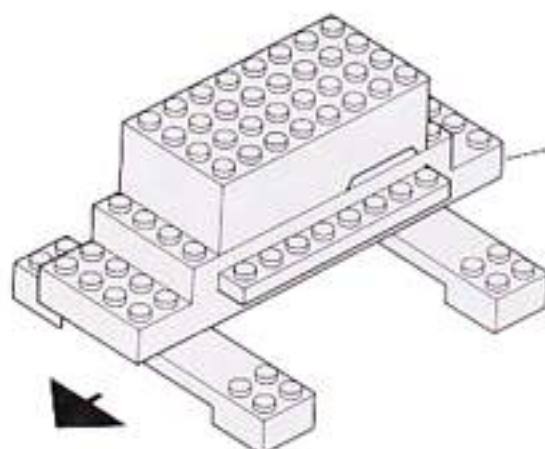

### Your Set Contains:

1

HOLD FOR 28

ON/OFF SWITCH

2

5

8

3