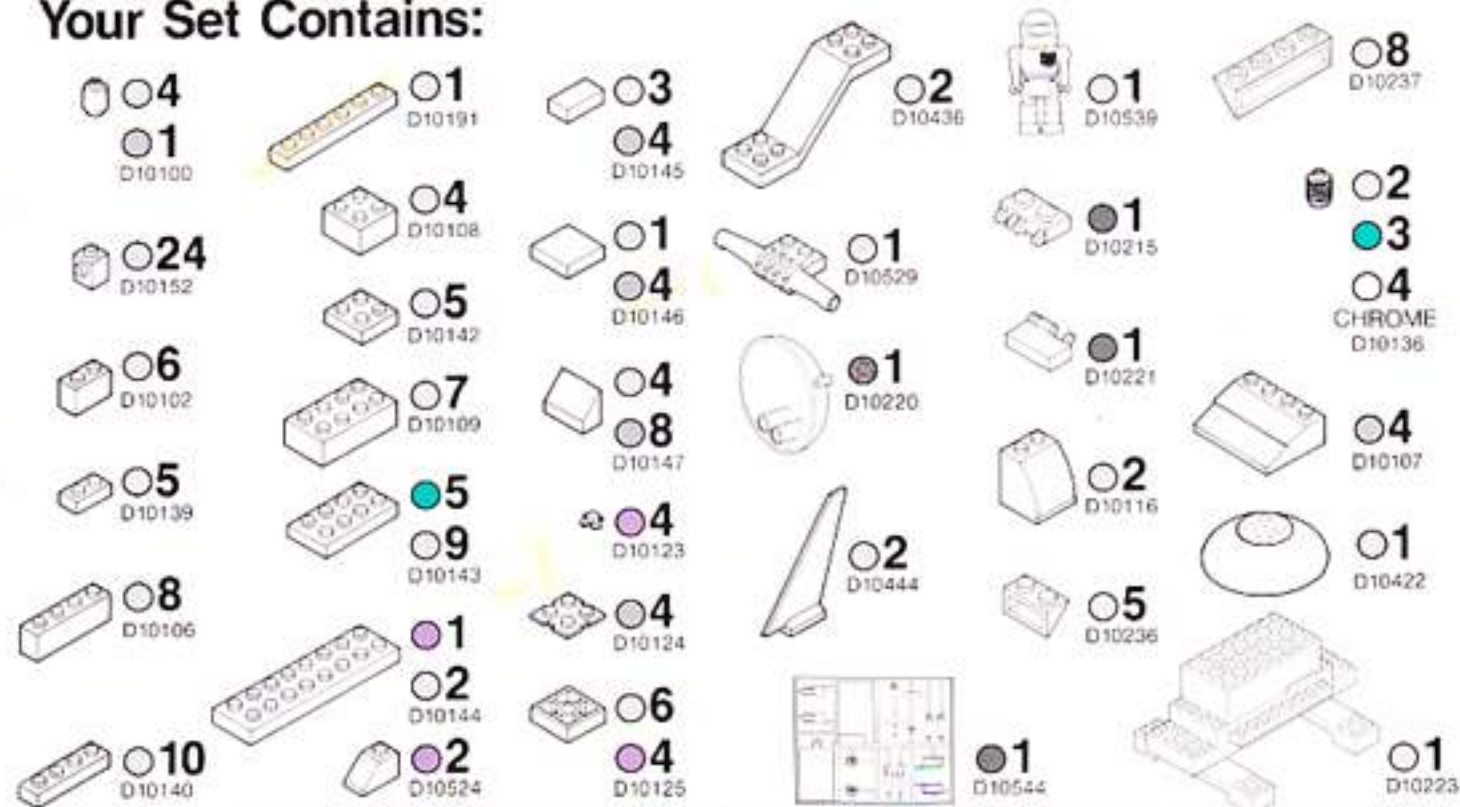

## SPACE ADVENTURE™

FOR BEST PERFORMANCE,  
OPERATE ON SMOOTH, HARD SURFACE.

ONE "AA" TYPE ALKALINE BATTERY REQUIRED  
(NOT INCLUDED).

**TYCO SUPER BLOCKS ARE SAFE, CREATIVE, FUN.**

TYCO "Standard SIZE" SUPER BLOCKS are intended for use by children 4 years of age & older. As with any toy construction set, TYCO SUPER BLOCKS contain many small parts that must be kept away from children under 3.

### Your Set Contains:

1

HOLD FOR 28

ON/OFF SWITCH

2

5

8

3