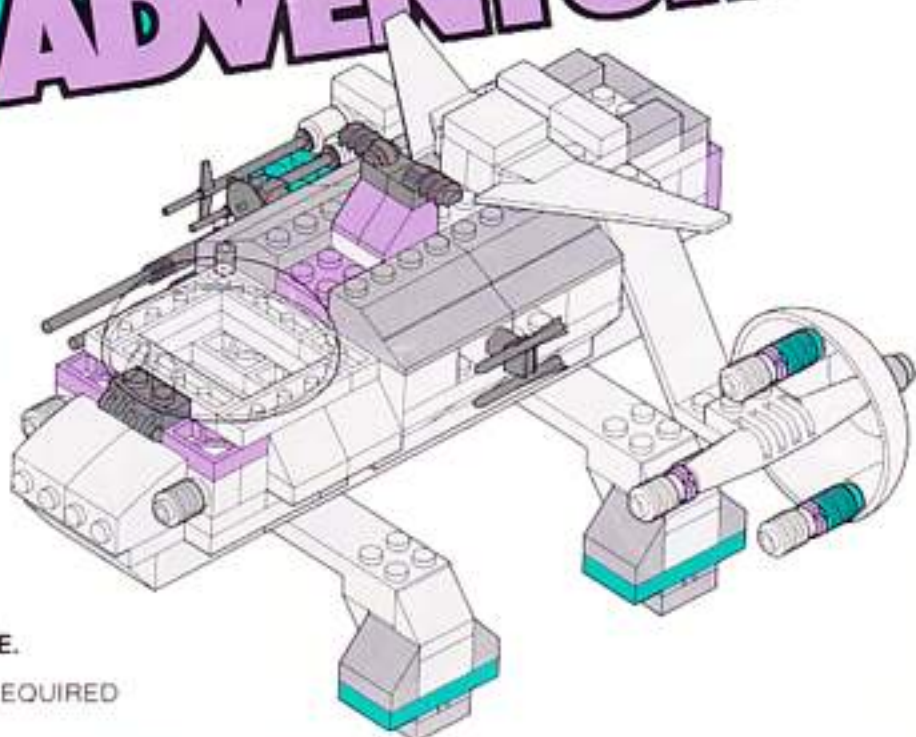

INSTRUCTIONS
5350 MOTORIZED COSMIC CRAWLER

TYCO SUPER BLOCKS™ ACTION BUILDING SET

SPACE ADVENTURE™